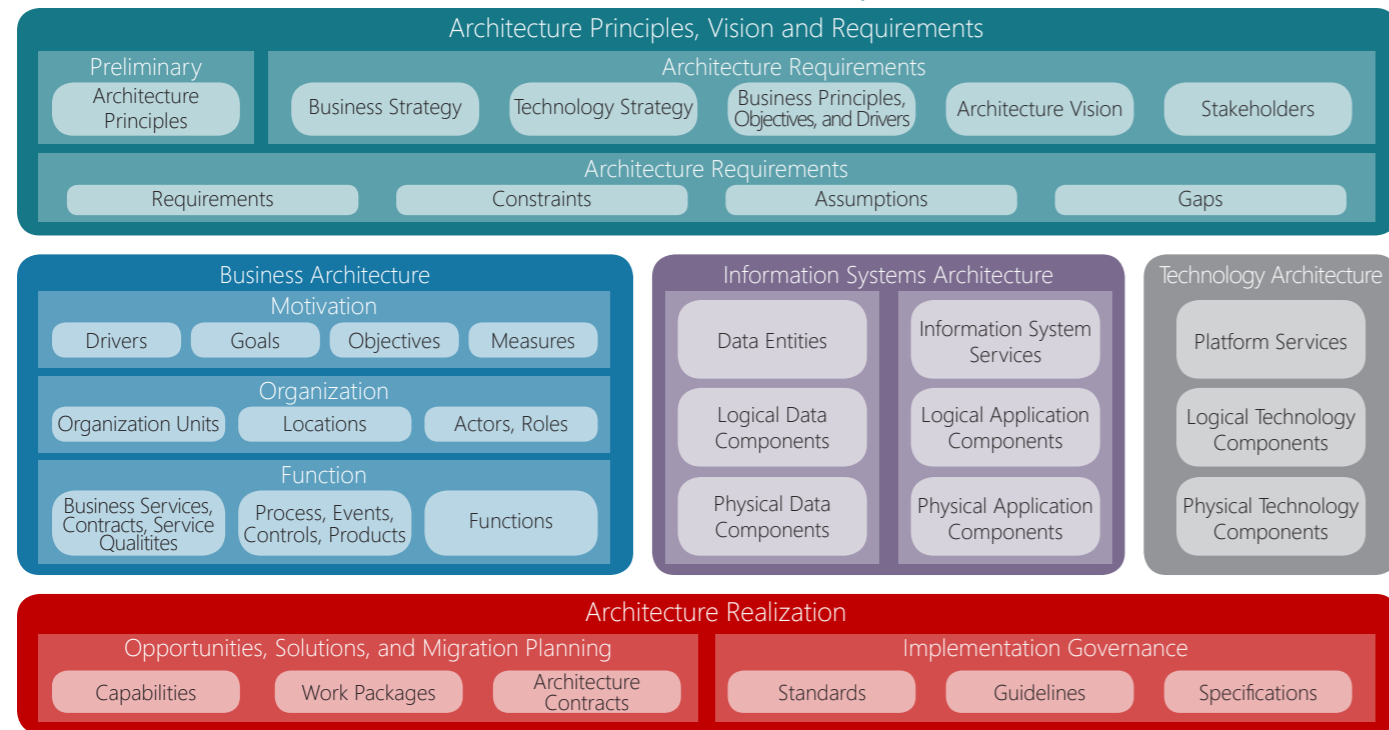

TOGAF 9.1: Content and Continuum

Content Framework - Description of Architectural Work Products

Deliverables, artifacts, building blocks and relationships

Content Meta-Model - Description of Building Blocks and Relationships

Views and Viewpoints

Content MetaModel - Broken Down

Entities and their Interactions

Select and customize...

Enterprise Continuum

A Classification Framework

Architecture Continuum