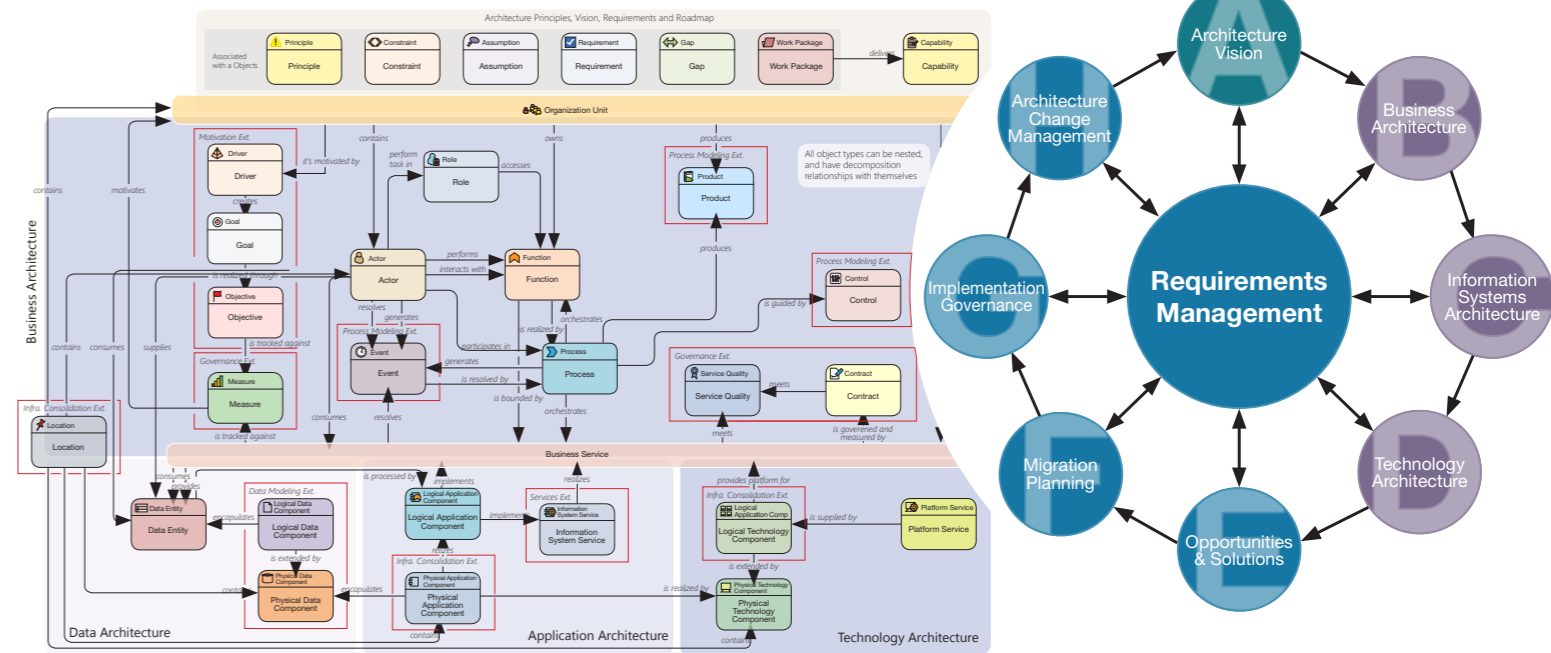

TOGAF 9.1: Content and Continuum

Content Framework - Description of Architectural Work Products

Deliverables, artifacts, building blocks and relationships

Content Meta-Model - Description of Building Blocks and Relationships

Views and Viewpoints

Content MetaModel - Broken Down

Entities and their Interactions

Select and customize...

Enterprise Continuum

A Classification Framework

Architecture Continuum